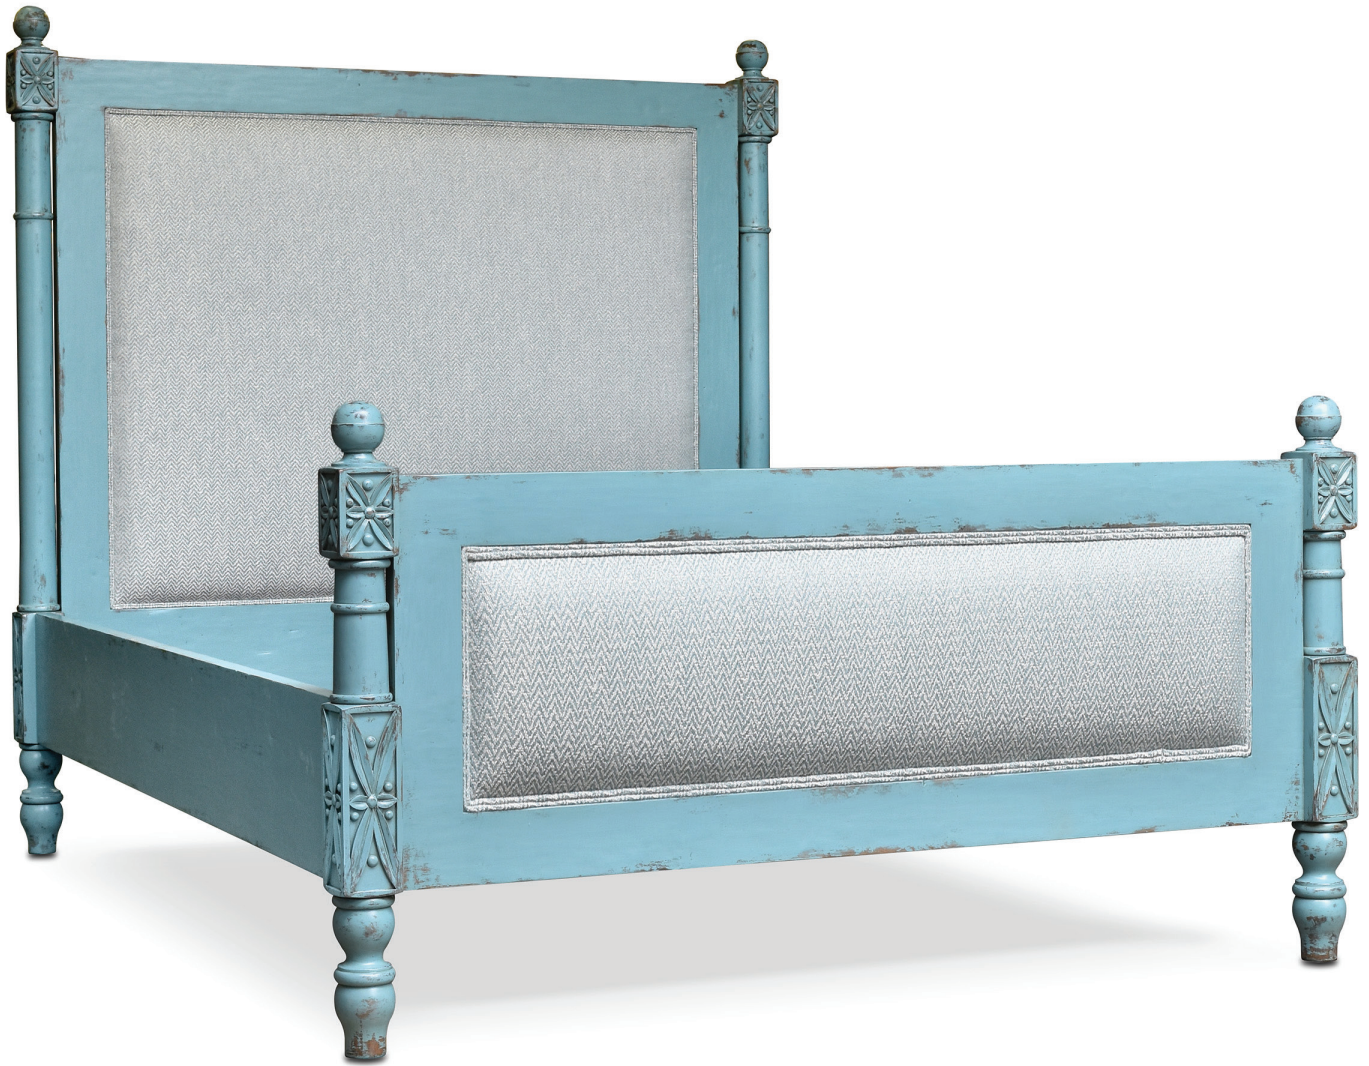

mulligan's

Philadelphia Bed - Queen

68" wide x 89" long

68" h headboard 36" h footboard

com 7 yds

Philadelphia Bed - California King

80" wide x 93" long

68" h headboard 36" h footboard