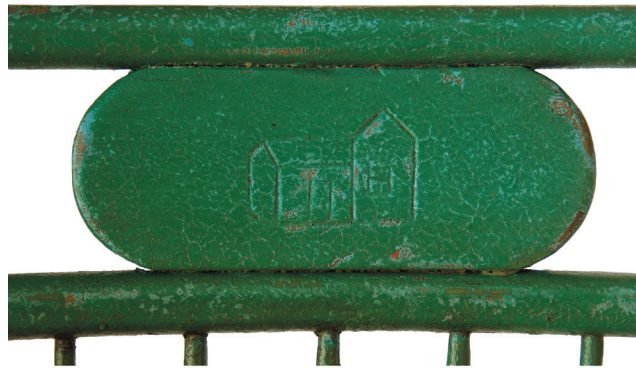

mulligan's

Birdcage Windsor Counter Stool

21" wide x 20" deep x 45" high
33½" arm height & 24½" seat height

Optional hand carving & swivel seat
Size can be adjusted to fit custom counter or bar

8746 melrose avenue los angeles california 90069 www.mulligansusa.com
t : (323) 650 8660 f : (323) 650 8662 e-mail : showroom@mulligansusa.com