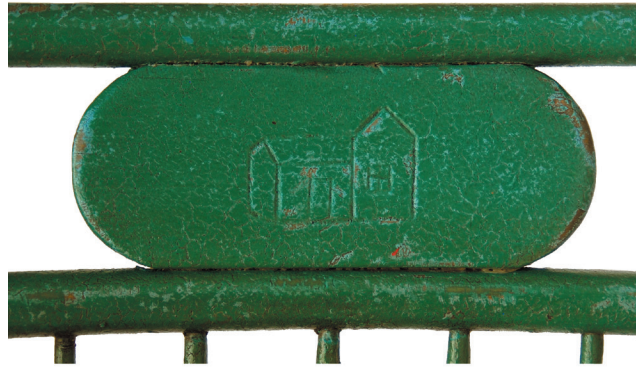

# mulligan's

## **Birdcage Windsor Counter Stool**

21" wide x 20" deep x 46" high  
seat height 24.5" / arm height 33.5"

Optional hand carving & swivel seat  
Can be customized as a counter or bar stool

8746 melrose avenue los angeles california 90069 [www.mulligansusa.com](http://www.mulligansusa.com)  
t : (323) 650 8660 f : (323) 650 8662 e-mail : [showroom@mulligansusa.com](mailto:showroom@mulligansusa.com)