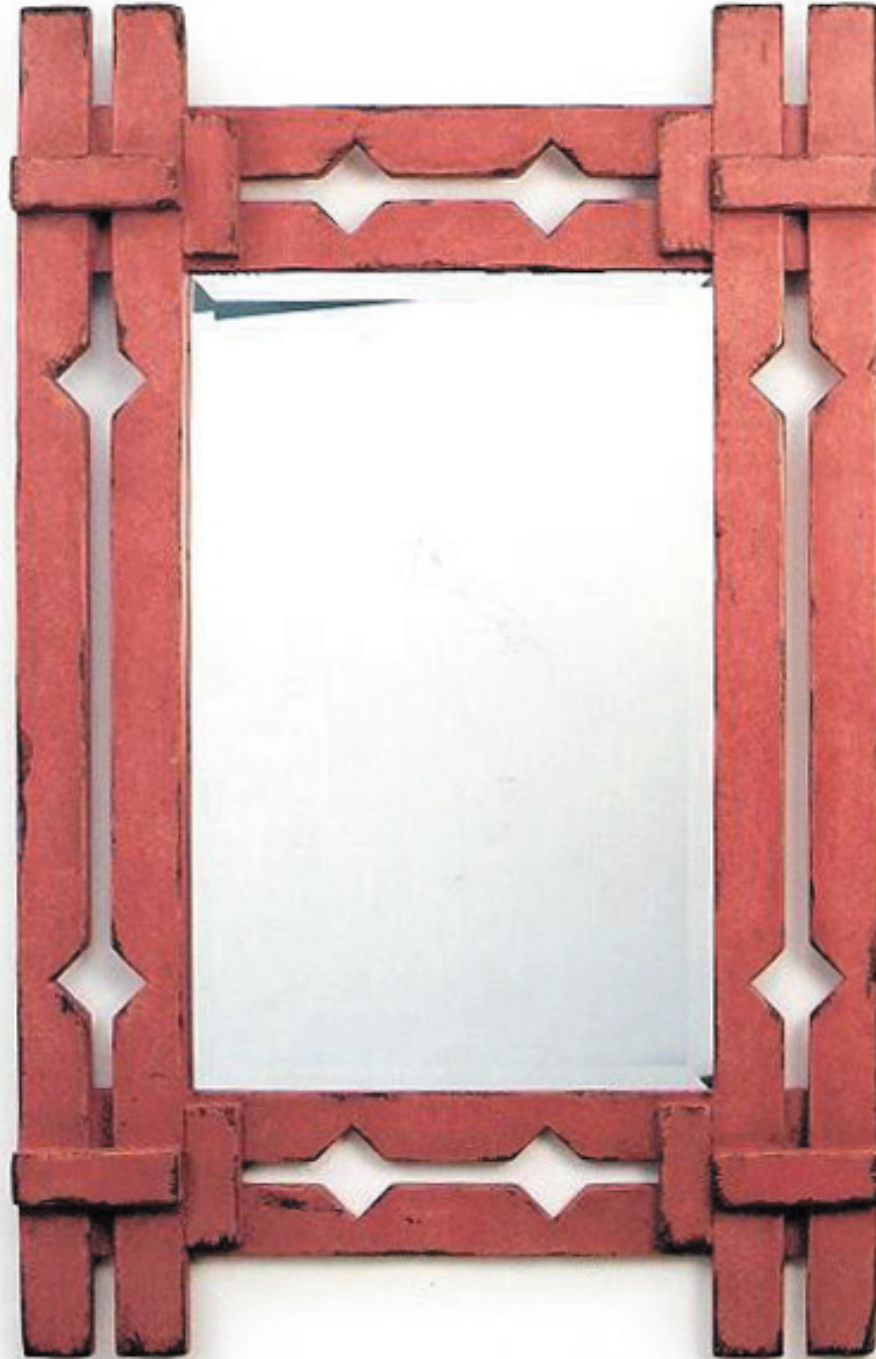

## **Monterey Mirror**

36" wide x 56.5" high

8746 melrose avenue los angeles california 90069 [www.mulligansusa.com](http://www.mulligansusa.com)  
t : (323) 650 8660 f : (323) 650 8662 e-mail : [showroom@mulligansusa.com](mailto:showroom@mulligansusa.com)