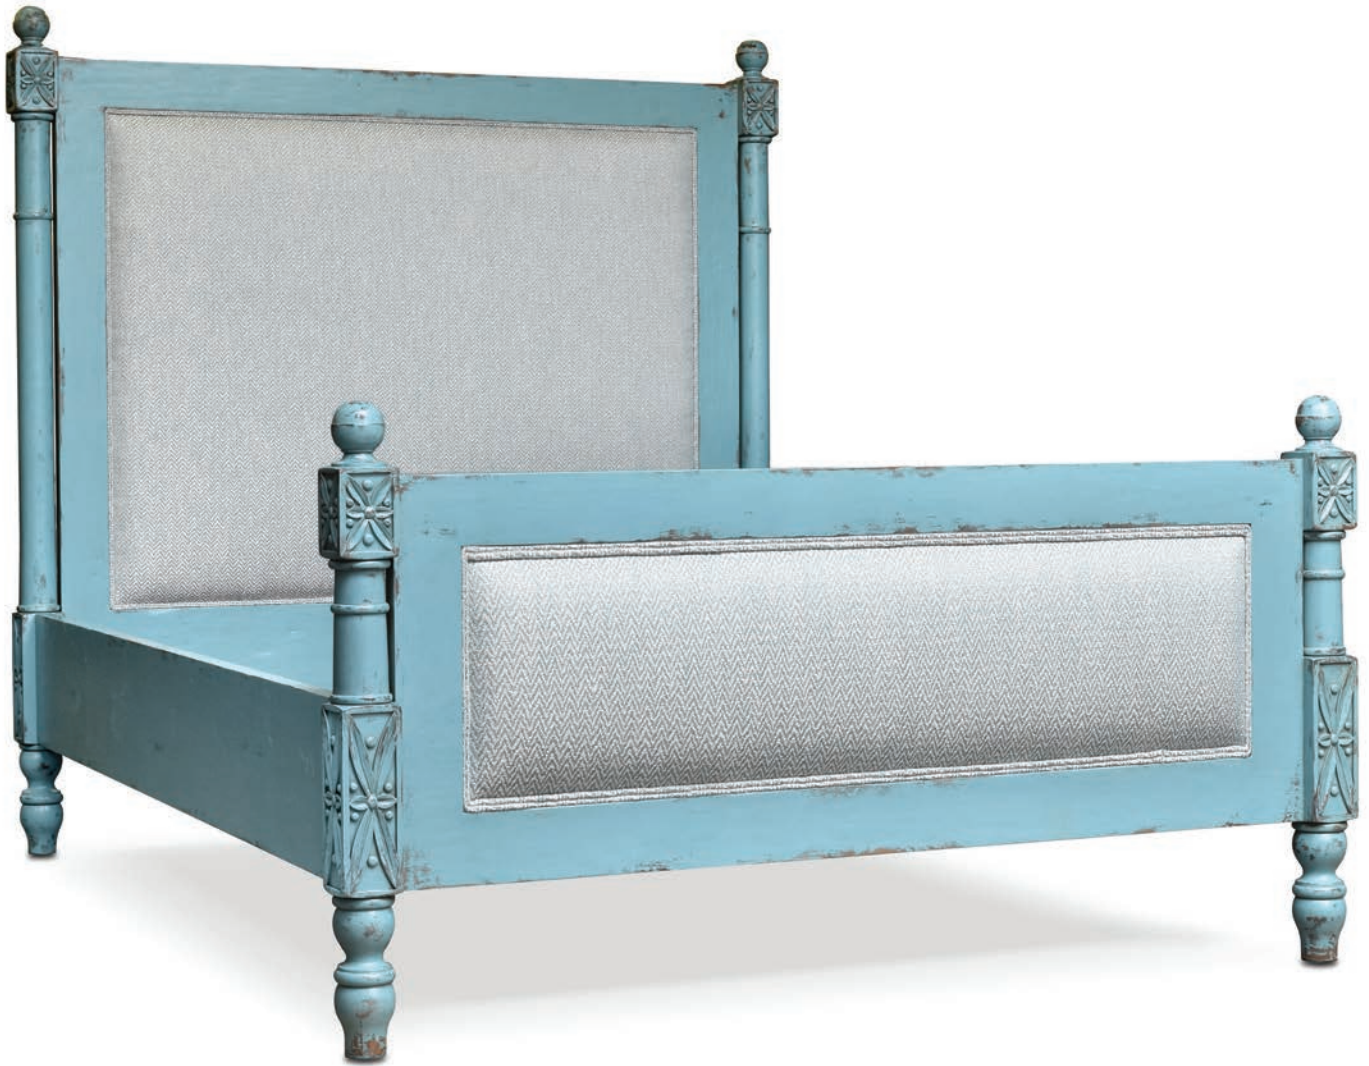

mulligan's

Philadelphia Bed - Queen

68" wide x 89" long

68" h headboard 36" h footboard

com 7 yds

Philadelphia Bed - Eastern King

84" wide x 89" long

68" h headboard 36" h footboard