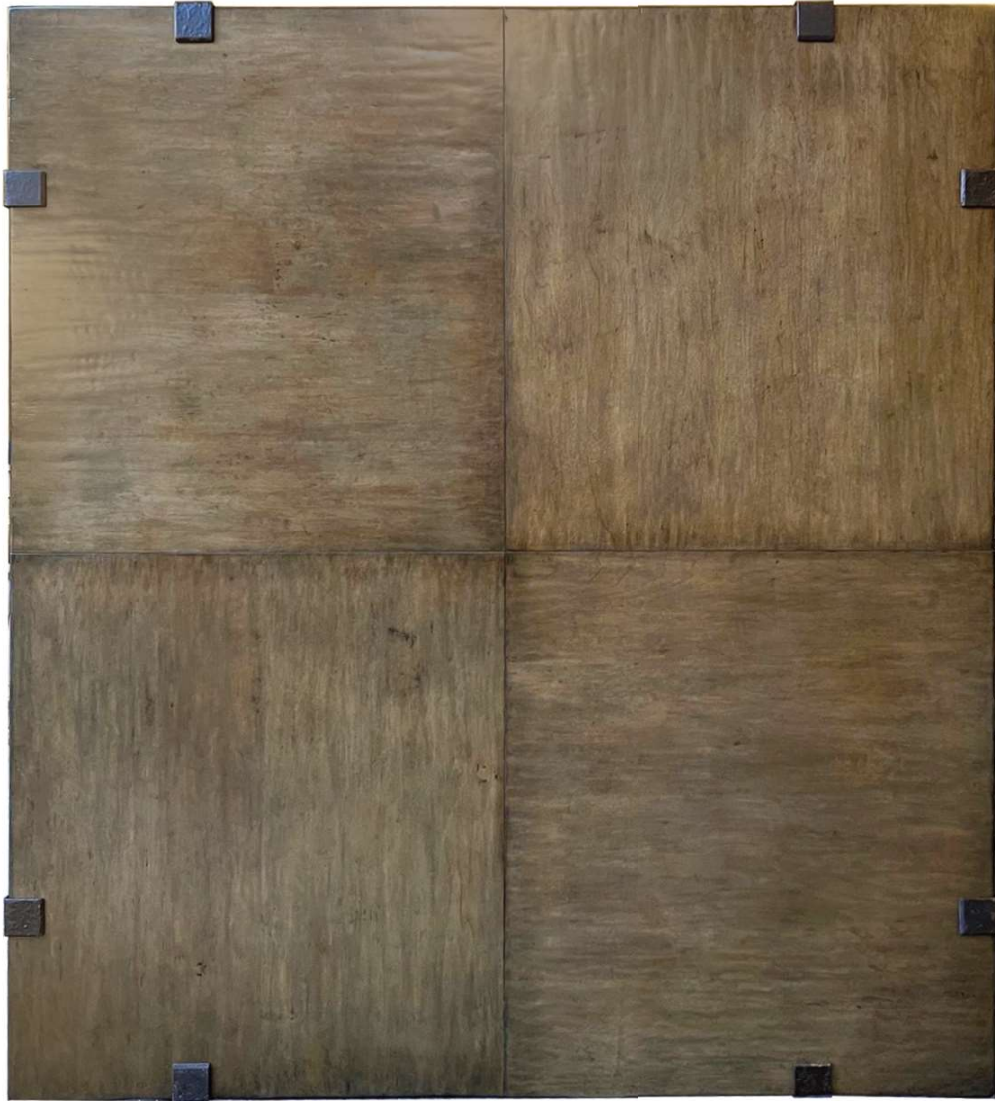

mulligan's

Via Vai Coffee Table

48" Square X 22" High

8746 melrose avenue los angeles california 90069 www.mulligansusa.com
t : (323) 650 8660 f : (323) 650 8662 e-mail : showroom@mulligansusa.com

Mulligan's designs are patented and protected from misappropriation by the Lanham Act.