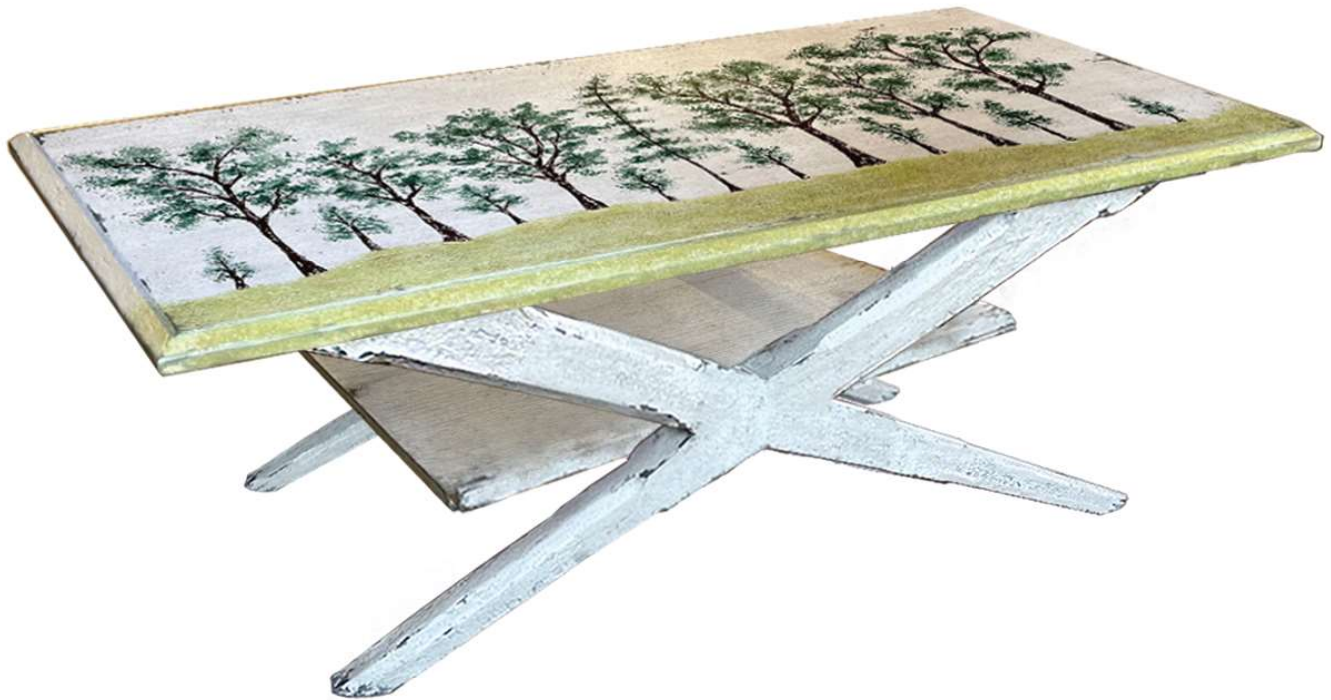

mulligan's

Sawbuck Coffee Table

42" wide x 26" deep x 22" high
Rufus Porter Design 1792-1884

8746 melrose avenue los angeles california 90069 www.mulligansusa.com
t : (323) 650 8660 f : (323) 650 8662 e-mail : showroom@mulligansusa.com